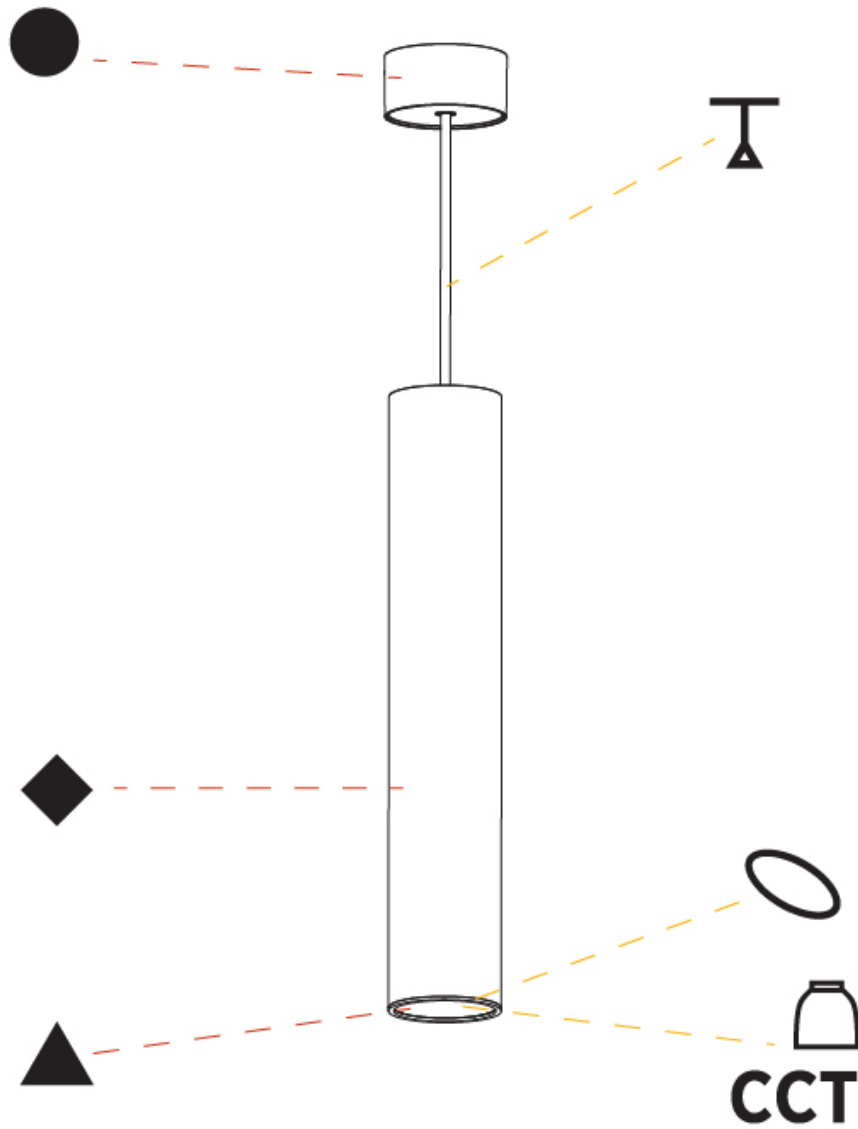

HANGOVER MONOPOINT SURFACE CANOPY SUSPENSION

A300170-

PROJECT
TYPE
SPECIFIER
QUANTITY
DATE